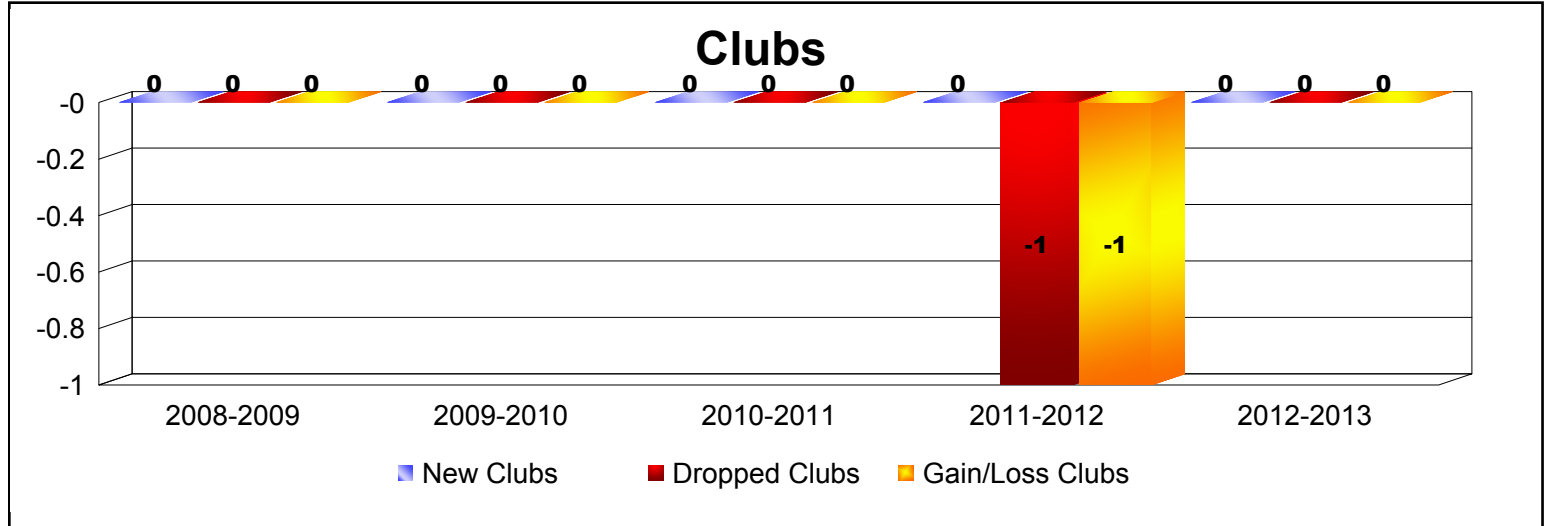

Year	New Clubs	Dropped Clubs	Gain/Loss Clubs	New Members	Charter Members	Reinstate Members	Transfer Members	Total Member Added	Total Members Dropped	Gain/Loss Members
2008-2009	0	0	0	40	0	0	2	42	-34	8
2009-2010	0	0	0	29	0	0	0	29	-27	2
2010-2011	0	0	0	29	0	0	0	29	-53	-24
2011-2012	0	-1	-1	35	0	2	3	40	-43	-3
2012-2013	0	0	0	37	1	1	4	43	-58	-15
Average	0	0	0	34	0	1	2	37	-43	-6

Year	New Clubs	Dropped Clubs	Gain/Loss Clubs	New Members	Charter Members	Reinstate Members	Transfer Members	Total Member Added	Total Members Dropped	Gain/Loss Members
2008-2009	1	0	1	36	20	2	2	60	-63	-3
2009-2010	0	-1	-1	28	0	2	0	30	-58	-28
2010-2011	0	-1	-1	34	0	4	0	38	-39	-1
2011-2012	0	-1	-1	22	0	2	1	25	-53	-28
2012-2013	0	0	0	24	0	0	2	26	-25	1
Average	0	-1	0	29	4	2	1	36	-48	-12