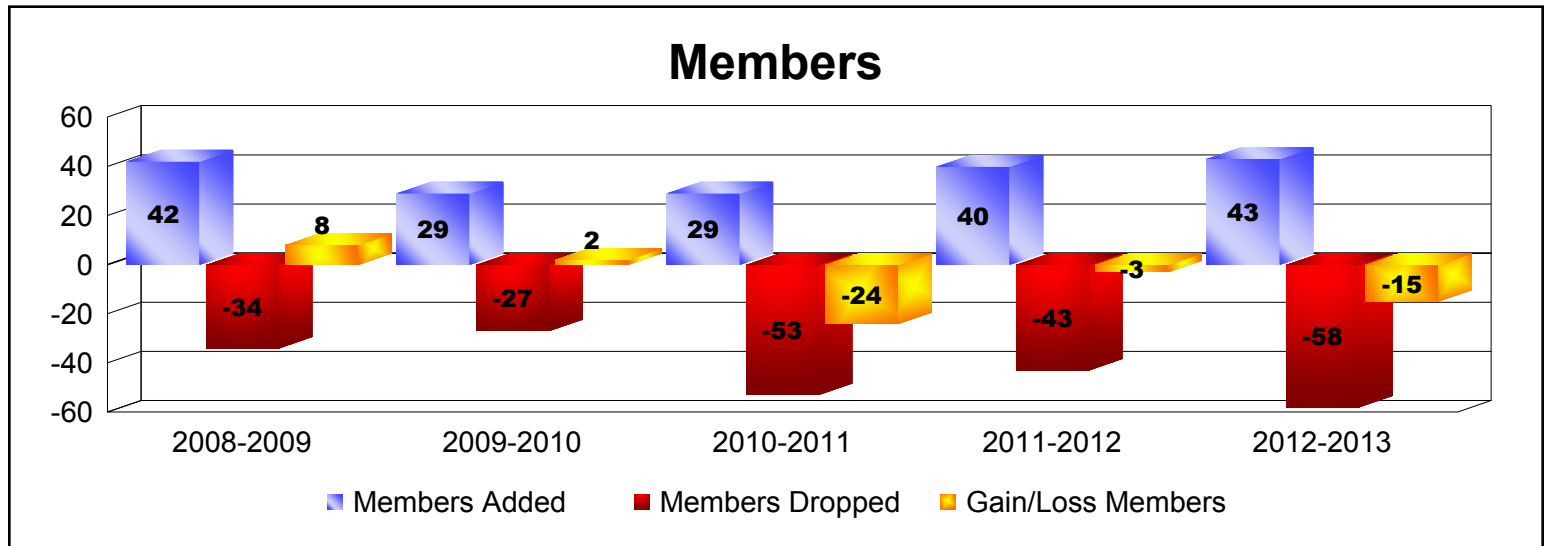

Year	New Clubs	Dropped Clubs	Gain/Loss Clubs	New Members	Charter Members	Reinstate Members	Transfer Members	Total Member Added	Total Members Dropped	Gain/Loss Members
2008-2009	0	0	0	40	0	0	2	42	-34	8
2009-2010	0	0	0	29	0	0	0	29	-27	2
2010-2011	0	0	0	29	0	0	0	29	-53	-24
2011-2012	0	-1	-1	35	0	2	3	40	-43	-3
2012-2013	0	0	0	37	1	1	4	43	-58	-15
Average	0	0	0	34	0	1	2	37	-43	-6

Year	New Clubs	Dropped Clubs	Gain/Loss Clubs	New Members	Charter Members	Reinstate Members	Transfer Members	Total Member Added	Total Members Dropped	Gain/Loss Members
2008-2009	1	0	1	36	20	2	2	60	-63	-3
2009-2010	0	-1	-1	28	0	2	0	30	-58	-28
2010-2011	0	-1	-1	34	0	4	0	38	-39	-1
2011-2012	0	-1	-1	22	0	2	1	25	-53	-28
2012-2013	0	0	0	24	0	0	2	26	-25	1
Average	0	-1	0	29	4	2	1	36	-48	-12