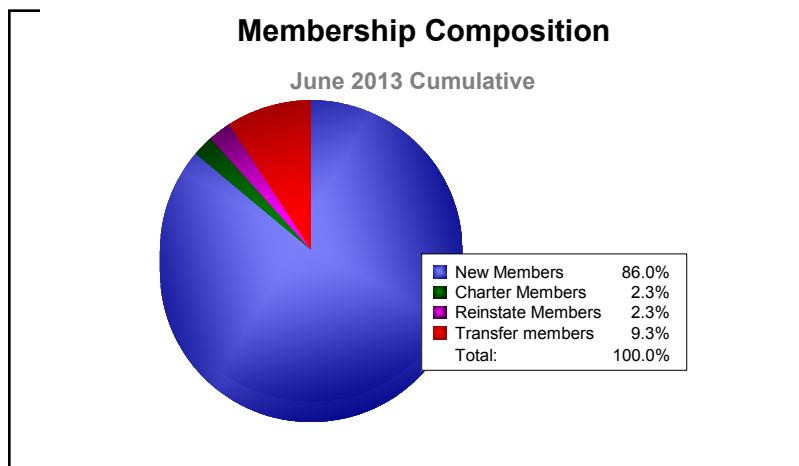

Year	New Clubs	Dropped Clubs	Gain/Loss Clubs	New Members	Charter Members	Reinstate Members	Transfer Members	Total Member Added	Total Members Dropped	Gain/Loss Members
2008-2009	0	0	0	40	0	0	2	42	-34	8
2009-2010	0	0	0	29	0	0	0	29	-27	2
2010-2011	0	0	0	29	0	0	0	29	-53	-24
2011-2012	0	-1	-1	35	0	2	3	40	-43	-3
2012-2013	0	0	0	37	1	1	4	43	-58	-15
Average	0	0	0	34	0	1	2	37	-43	-6