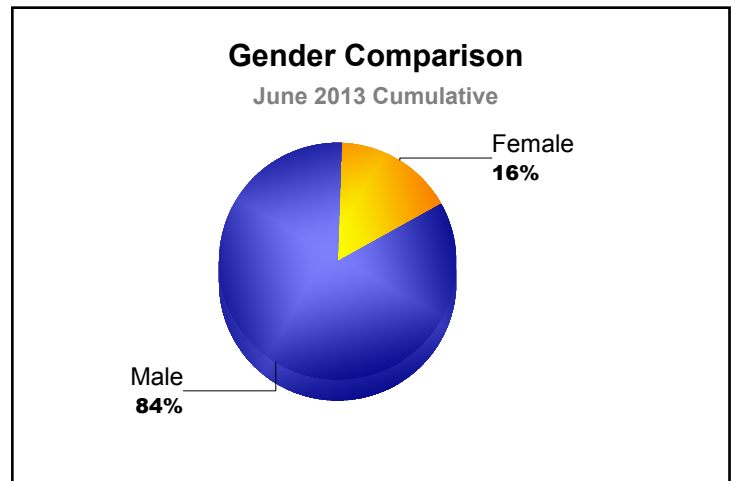

Year	New Clubs	Dropped Clubs	Gain/Loss Clubs	New Members	Charter Members	Reinstate Members	Transfer Members	Total Member Added	Total Members Dropped	Gain/Loss Members
2008-2009	0	0	0	40	0	0	2	42	-34	8
2009-2010	0	0	0	29	0	0	0	29	-27	2
2010-2011	0	0	0	29	0	0	0	29	-53	-24
2011-2012	0	-1	-1	35	0	2	3	40	-43	-3
2012-2013	0	0	0	37	1	1	4	43	-58	-15
Average	0	0	0	34	0	1	2	37	-43	-6